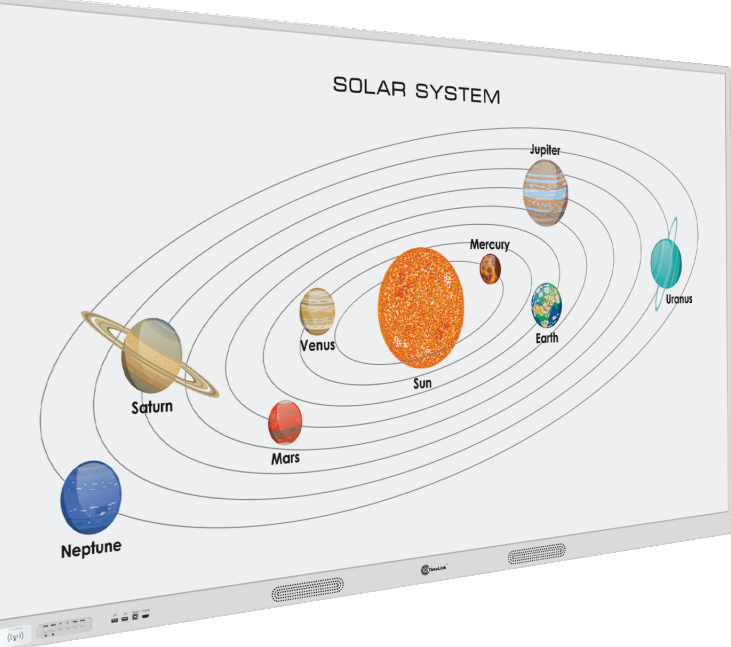

Why choose Coretouch?

The magic of Coretouch is that you can make it anything you need it to be.

End to end' Edu Tech solutions

Only one with a wide range of education technology solutions for pre-schools, K12 or Higher Education.

World class products

Designed by veterans of the IT and Ed tech industry, these products are unique, innovative and unparalleled in the education technology.

Software that inspires learning

Interactive software and apps included in our Coretouch displays have perpetual licenses for the life of the product. No subscription fees or hidden costs.

Certification and Accreditation

Only company with Interactive white boards certified by BIS (Bureau of Indian Standards) apart from our Interactive flat panels displays (IFPD).

Service Support infrastructure

With service engineers across the country and a robust Authorized Service Support model, we are the most well covered Edu tech company across India. Our own Service Centers are located across 4 regional locations.

Educators at Work

Our client relationship is managed by educators who are professionally qualified teachers. They speak and understand the language of educators and aspire to find the right fit for educators and learners when it comes to technology choices.

Founders with an incredible legacy

Prior to Coretouch, the founding team is credited with setting up SMART Technologies in India from scratch, introduced CLEVERTOUCH in India and have worked in institutes like Doon School, Vasant Valley School, NIIT, Microsoft, IBM, HCL Tech, Pearson and brings with them their incredible legacy of expertise and success stories.

Customer success

Our customers define us and they are our stakeholders:

- | St John's school, Tirunelveli
- | Greenwood High, Bangalore
- | Bethany Institution, Bangalore
- | Indian Public School, Balasore
- | Bosch, Cap Gemini, E&Y
- | DPS, Panipat
- | DCM Presidency School, Ludhiana
- | Aegis School of Business, Mumbai
- | Dass & Brown World School, Firozpur
- | BM Global, Noida

Key Specifications

Active Area / Size

87" diagonal/ Active area 188 cm W x 117cm H

Net Weight

(23.6±1)kg

Warranty

2 years warranty

Software for Interactive Whiteboard

Includes the complete version and license of the CloudNote interactive software

Marker Usage

Supports marker writing and standard cleaner

Accessories

Stylus/ Pens, USB Cable, Software CD, User manual etc. to be a part of standard supply